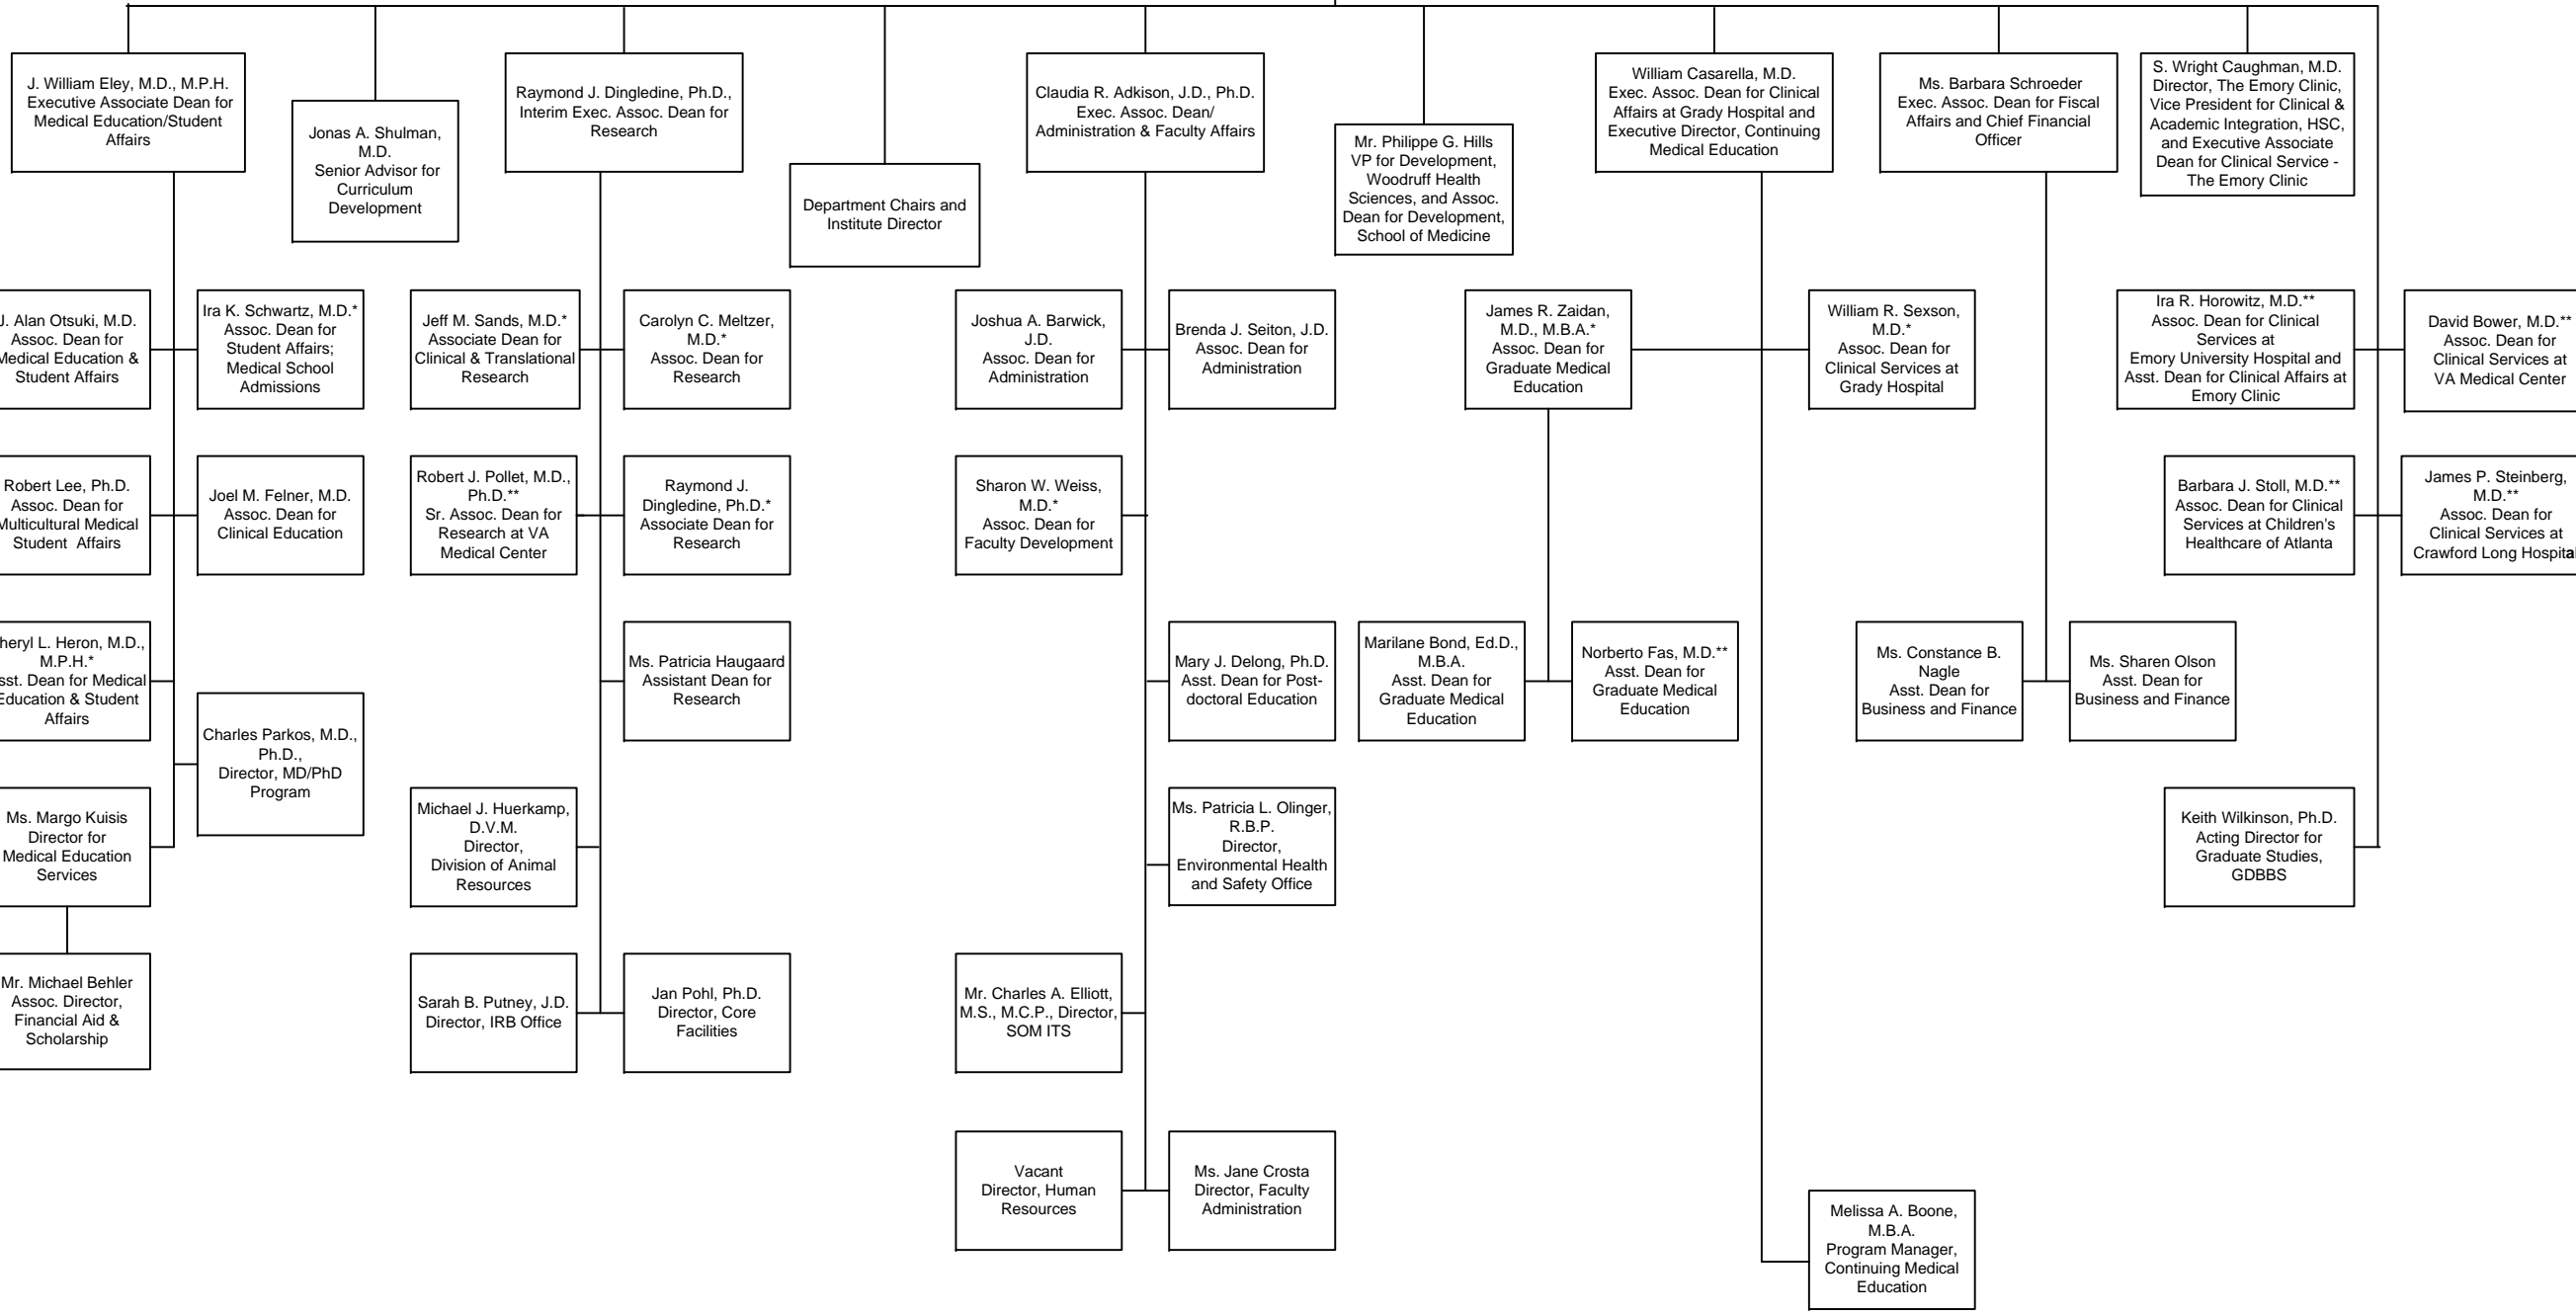

Emory University School of Medicine Deans and Directors

Thomas J. Lawley, M.D.
Dean

*Part-time appointment
**Courtesy appointment